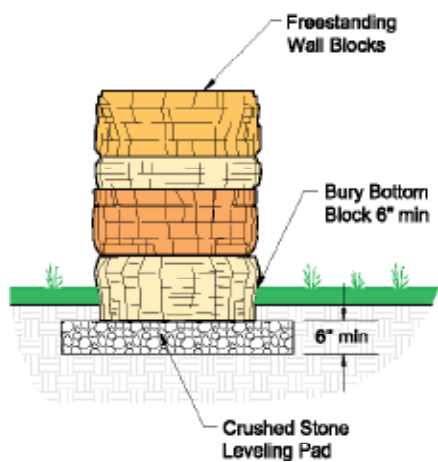

Visit one of our showrooms or learn more at midlandconcreteproducts.com

Clear Lake • 641.357.2176 | Marshalltown • 800.542.0015 | Waterloo • 800.747.8421 | Hiawatha • 319.393.3531

M FEATURES

- Same weathered stone textures found on our Outcropping units.
- A five-sided surface texture allows for freestanding (two-sided) installations.
- Optional cored units allow for grouting and rebar installation for high heights.
- Consistent dimensions = fast installation.

M GENERAL NOTES

TYPICAL FREESTANDING WALL

M COLORS

Fond du Lac

Slate Gray

ROSETTA®

Visit one of our showrooms or learn more at midlandconcreteproducts.com

Clear Lake · 641.357.2176 | Marshalltown · 800.542.0015 | Waterloo · 800.747.8421 | Hiawatha · 319.393.3531