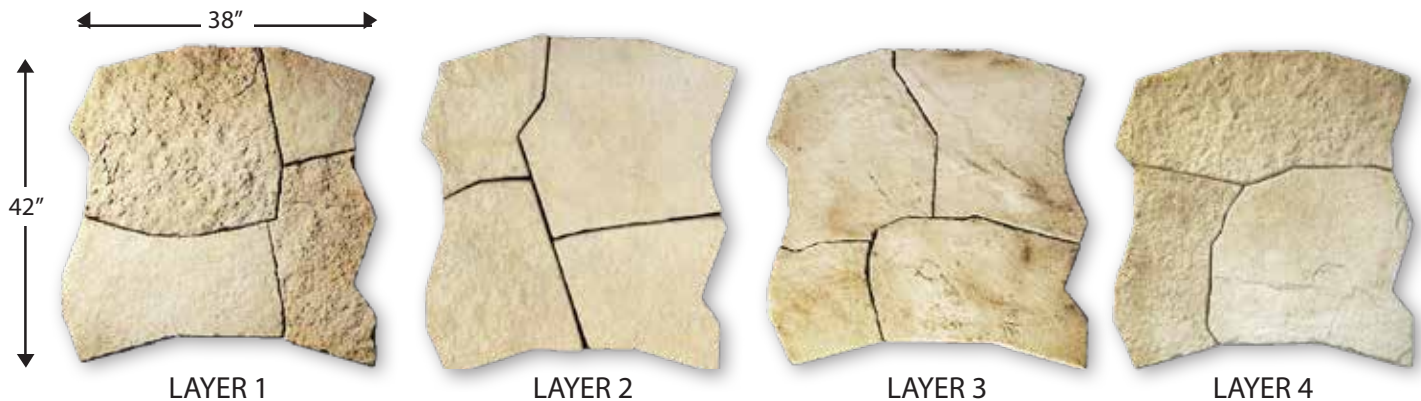

## FEATURES

- Beautiful natural stone texture.
- 15 unique shapes replicate large, irregular flagstone.
- Fast installation with easy-to-install pattern.
- Uniform thickness (1.75") = comfortable end result.
- High strength concrete = long term durability.
- Multiple natural color blends available.

## GENERAL NOTES

- 1 pallet = 90 s.f. (assumes 3/8" joint)
- 8 layers per pallet
- 2,160 lbs. per pallet
- Each pallet contains 2ea of the following layers:

*Note: Outside dimensions of each layer are identical to all other layers, allowing any layer to be used anywhere in the pattern.*

TYPICAL PATTERN: Each layer is comprised of multiple individual pieces.