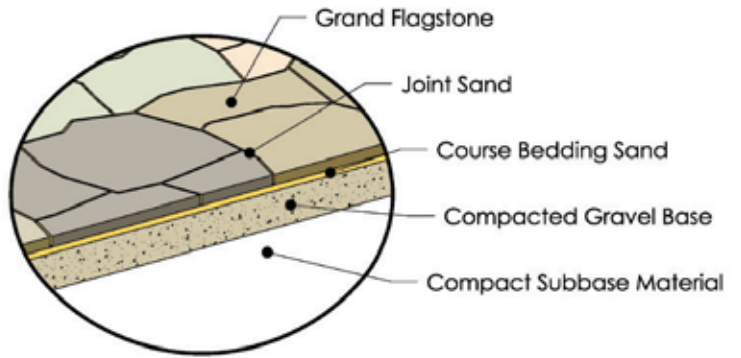

## FEATURES

- Beautiful natural stone texture.
- 15 unique shapes replicate large, irregular flagstone.
- Fast installation with easy-to-install pattern.
- Uniform thickness (1.75") = comfortable end result.
- High strength concrete = long term durability.
- Multiple natural color blends available.

## GENERAL NOTES

- 1 pallet = 90 s.f. (assumes 3/8" joint)
- 8 layers per pallet
- 2,160 lbs. per pallet
- Each pallet contains 2ea of the following layers:

*Note: Outside dimensions of each layer are identical to all other layers, allowing any layer to be used anywhere in the pattern.*

TYPICAL PATTERN: Each layer is comprised of multiple individual pieces.