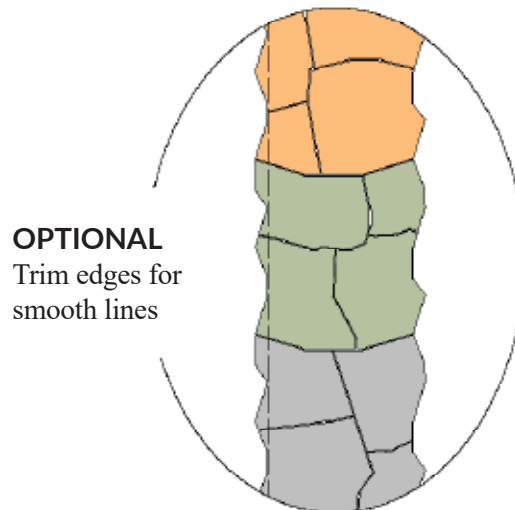

WALKWAY LAYOUT

Visit one of our showrooms or learn more at midlandconcreteproducts.com