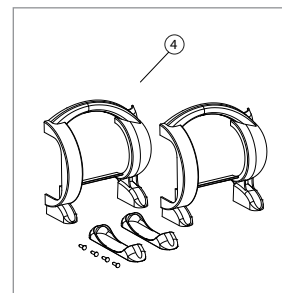

PUMPS

AquaSurge®

DIAGRAM #	ITEM #	PRODUCT NAME	WEIGHT
AQUASURGE® 2000 AND 3000 POND PUMPS - ITEM #91017, #91018 YEAR 2012-PRESENT			
①	91063	<i>AquaSurge® 2000/3000 (G2) Intake Screen Kit</i>	0.5
②	91065	<i>AquaSurge® (G2) Discharge Fitting Kit</i>	0.5
③	91066	<i>AquaSurge® 2000/3000 (G2) Water Chamber Cover and O-Ring Kit</i>	0.3
④	91068	<i>AquaSurge® 2000/3000 (G2) Pump Handle and Feet Kit</i>	0.5
⑤	91070	<i>AquaSurge® 2000 (G2) Replacement Impeller Kit</i>	0.75
⑤	91071	<i>AquaSurge® 3000 (G2) Replacement Impeller Kit</i>	0.8
AQUASURGE® 4000 AND 5000 POND PUMPS - ITEM #91019, #91020 YEAR 2012-PRESENT			
①	91064	<i>AquaSurge® 4000/5000 (G2) Intake Screen Kit</i>	0.4
②	91065	<i>AquaSurge® (G2) Discharge Fitting Kit</i>	0.5
③	91067	<i>AquaSurge® 4000/5000 (G2) Water Chamber Cover and O-Ring Kit</i>	0.3
④	91069	<i>AquaSurge® 4000/5000 (G2) Pump Handle and Feet Kit</i>	0.5
⑤	91072	<i>AquaSurge® 4000 (G2) Replacement Impeller Kit</i>	1.3
⑤	91073	<i>AquaSurge® 5000 (G2) Replacement Impeller Kit</i>	1.7