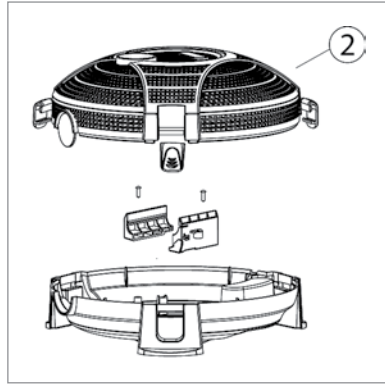

PUMPS

AquaJet®

DIAGRAM #	ITEM #	PRODUCT NAME	WEIGHT
AQUAJET® 2000 POND PUMP (G2) - ITEM #91016 YEAR 2012-PRESENT			
①	91086	<i>AquaJet® 2000 (G2) Replacement Fountain Kit</i>	0.7
②	91095	<i>AquaJet® 2000 (G2) Pump Housing Cover Kit</i>	1.4
③	91090	<i>AquaJet® 2000 (G2) Water Chamber Cover Kit</i>	0.1
④	91093	<i>AquaJet® 2000 (G2) Pump Mount Kit</i>	0.1
⑤	91049	<i>AquaJet® 2000 (G2) Replacement Impeller Kit</i>	0.3