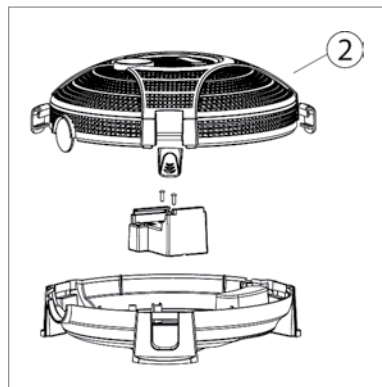

DIAGRAM #	ITEM #	PRODUCT NAME	WEIGHT
AQUAJET® 600 POND PUMP (G2) - ITEM #91014 YEAR 2012-PRESENT			
①	91084	<i>AquaJet® 600 (G2) Replacement Fountain Kit</i>	0.5
②	91087	<i>AquaJet® 600 (G2) Pump Housing Cover Kit</i>	1.5
③	91088	<i>AquaJet® 600 (G2) Water Chamber Cover Kit</i>	0.1
④	91091	<i>AquaJet® 600 (G2) Pump Mount Kit</i>	0.1
⑤	91047	<i>AquaJet® 600 (G2) Replacement Impeller Kit</i>	0.1