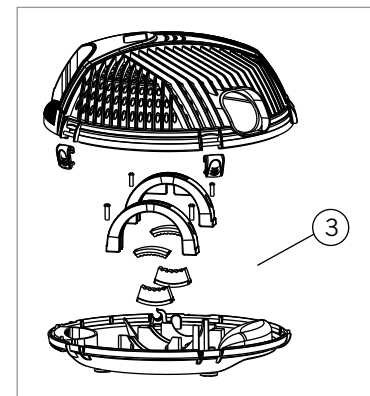

DIAGRAM #	ITEM #	PRODUCT NAME	WEIGHT
AQUAFORCE® SOLIDS-HANDLING POND PUMPS - ITEM #91011, #91112, #91012, #91113, #91013 YEAR 2012-PRESENT			
①	91075	AquaForce® (G2) Replacement Cage Discharge Fitting Kit	0.5
②	91076	AquaForce® 1000/2700 (G2) Replacement Water Chamber Cover	0.3
②	91077	AquaForce® 5200 (G2) Replacement Water Chamber Cover	0.4
③	91078	AquaForce® 1000/1800/2700 (G2) Replacement Pump Cage Kit	2.65
③	91096	AquaForce® 3600/5200 (G2) / Adjustable Flow 4000-8000 Replacement Pump Cage Kit	2.65
④	91079	AquaForce® (G2) Replacement Cage Clip Kit	0.1
⑤	91080	AquaForce® 1000 (G2) Replacement Impeller Kit	0.6
⑤	91115	AquaForce® 1800 (G2) Replacement Impeller Kit	0.8
⑤	91081	AquaForce® 2700 (G2) Replacement Impeller Kit	0.8
⑤	91116	AquaForce® 3600 (G2) Replacement Impeller Kit	0.8
⑤	91082	AquaForce® 5200 (G2) Replacement Impeller Kit	1.6