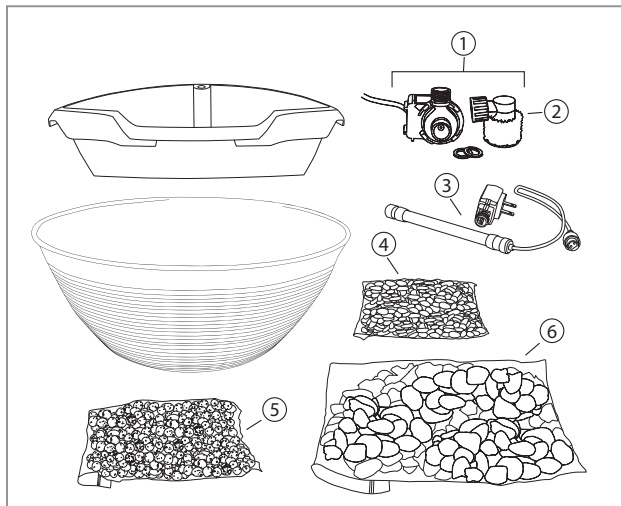

DIAGRAM #	ITEM #	PRODUCT NAME	WEIGHT
AQUAGARDEN MINI POND KIT - ITEM #78325, #78333			
①	78326	<i>AquaGarden Mini Pond Pump with Low Suction</i>	1.75
②	78343	<i>AquaGarden Low Suction with Sponge</i>	0.5
③	78327	<i>AquaGarden Mini Pond Light with Transformer and Rubber Clips</i>	1.0
④	78328	<i>AquaGarden Mini Clay Grow Media</i>	1.75
⑤	78329	<i>AquaGarden Mini Black Filter Gravel</i>	5.5
⑥	78330	<i>AquaGarden Mini Bottom Gravel</i>	7.75