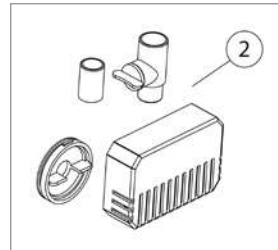

DIAGRAM #	ITEM #	PRODUCT NAME	WEIGHT
180 GPH WATER PUMP - ITEM #91025 YEAR 2012-PRESENT			
①	91030	180 GPH Replacement Impeller Kit	0.2
②	91099	180 GPH Replacement Filter Screen and Fitting Kit	0.1

DIAGRAM #	ITEM #	PRODUCT NAME	WEIGHT
320 GPH WATER PUMP - ITEM #91026 YEAR 2012-PRESENT			
①	91031	320 GPH Replacement Impeller Kit	0.2
②	91100	320 GPH Replacement Filter Screen and Fitting Kit	0.1