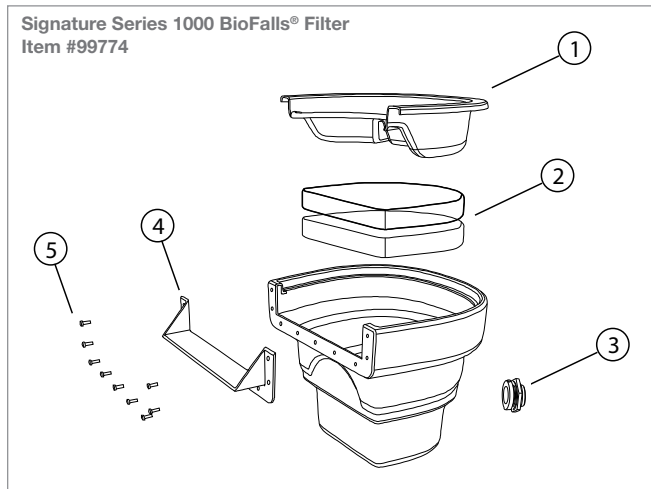

FILTRATION

BioFalls®

DIAGRAM #	ITEM #	PRODUCT NAME	WEIGHT
SIGNATURE SERIES 1000 BIOFALLS® FILTER - ITEM #99774			
①	98285	<i>Signature Series 1000 BioFalls®/MicroFalls® (G2) Rock Tray</i>	6.0
②	99776	<i>Signature Series 1000 BioFalls®/MicroFalls® (G2) Filter Mat (qty 1)</i>	0.25
③	29103	<i>Black Poly Bulkhead Fitting 2"</i>	0.45
④	99791	<i>Signature Series 1000 BioFalls®/MicroFalls® (G2) Filter Lip</i>	1.1
⑤	30078	<i>Brass Screw Set (8-pack) - 2 sets required for full screw replacement</i>	0.1