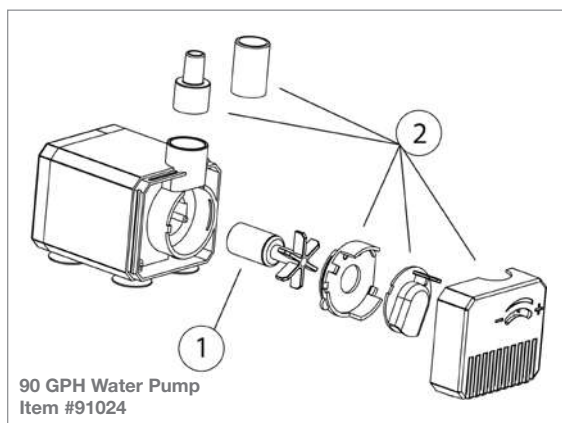

DIAGRAM #	ITEM #	PRODUCT NAME	WEIGHT
90 GPH WATER PUMP - ITEM #91024 YEAR 2012-PRESENT			
①	91029	<i>90 GPH Replacement Impeller Kit</i>	0.1
②	91098	<i>90 GPH Replacement Filter Screen and Fitting Kit</i>	0.1