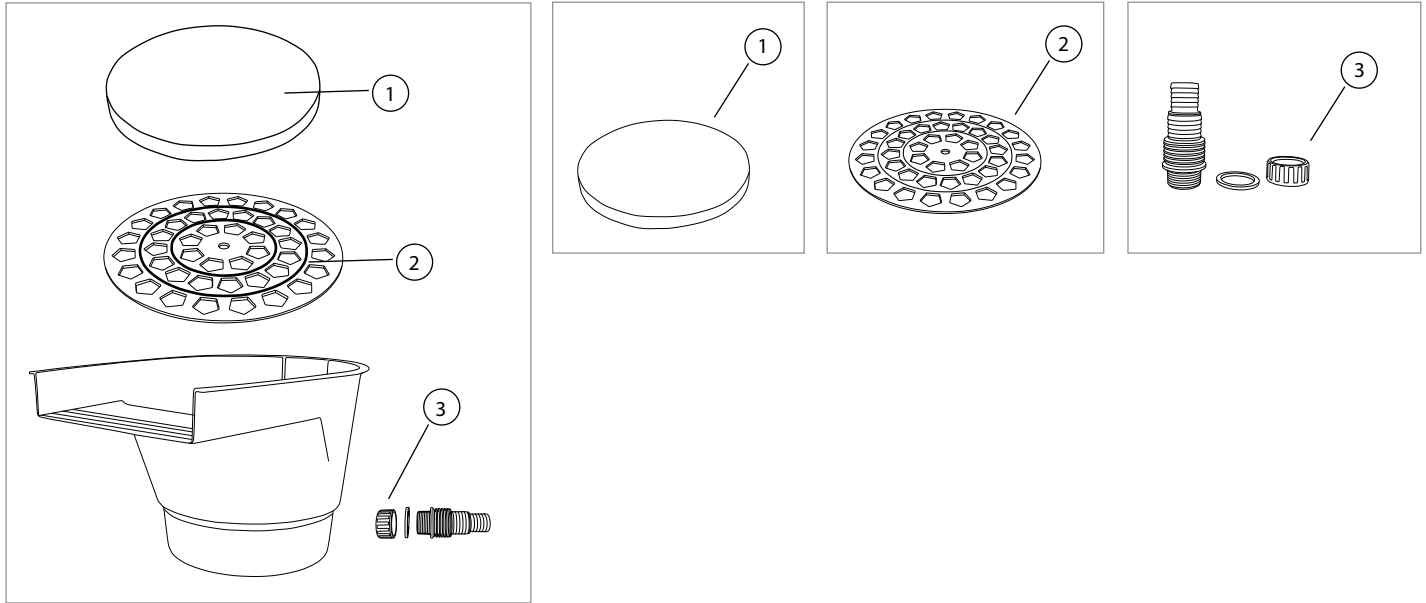

FILTRATION

Filtration – Pond Waterfall / Container Water Garden / Submersible

DIAGRAM #	ITEM #	PRODUCT NAME	WEIGHT
POND WATERFALL FILTER - ITEM #77020			
①	80006	<i>Pond Waterfall Filter Replacement Filter Mat</i>	0.25
②	77021	<i>Pond Waterfall Filter Replacement Filter Rack</i>	0.5
	80007	<i>Pond Waterfall Filter Replacement Filter Media Net</i>	0.25
③	77022	<i>Pond Waterfall Filter Replacement Fitting Kit</i>	0.25