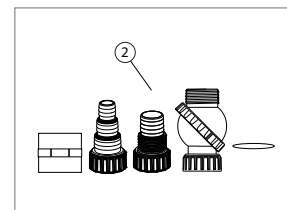

PUMPS

AquaSurge®

DIAGRAM #	ITEM #	PRODUCT NAME	WEIGHT
AQUASURGE® 2000 AND 3000 POND PUMPS - ITEM #91017, #91018 YEAR 2012-PRESENT			
①	91063	<i>AquaSurge® 2000/3000 (G2) Intake Screen Kit</i>	0.5
②	91065	<i>AquaSurge® (G2) Discharge Fitting Kit</i>	0.5
③	91066	<i>AquaSurge® 2000/3000 (G2) Water Chamber Cover and O-Ring Kit</i>	0.3
④	91068	<i>AquaSurge® 2000/3000 (G2) Pump Handle and Feet Kit</i>	0.5
⑤	91070	<i>AquaSurge® 2000 (G2) Replacement Impeller Kit</i>	0.75
⑤	91071	<i>AquaSurge® 3000 (G2) Replacement Impeller Kit</i>	0.8
AQUASURGE® 4000 AND 5000 POND PUMPS - ITEM #91019, #91020 YEAR 2012-PRESENT			
①	91064	<i>AquaSurge® 4000/5000 (G2) Intake Screen Kit</i>	0.4
②	91065	<i>AquaSurge® (G2) Discharge Fitting Kit</i>	0.5
③	91067	<i>AquaSurge® 4000/5000 (G2) Water Chamber Cover and O-Ring Kit</i>	0.3
④	91069	<i>AquaSurge® 4000/5000 (G2) Pump Handle and Feet Kit</i>	0.5
⑤	91072	<i>AquaSurge® 4000 (G2) Replacement Impeller Kit</i>	1.3
⑤	91073	<i>AquaSurge® 5000 (G2) Replacement Impeller Kit</i>	1.7