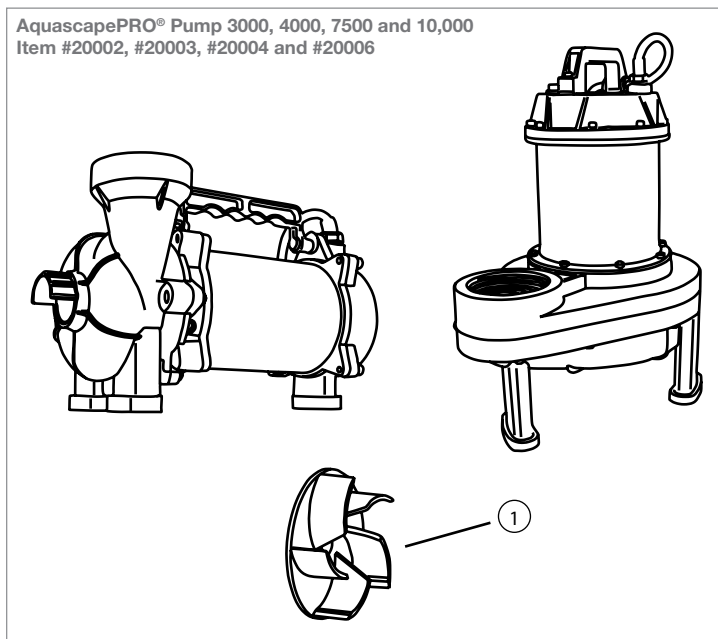

DIAGRAM #	ITEM #	PRODUCT NAME	WEIGHT
AQUASCAPEPRO® POND PUMPS - ITEM #20002, #20003, #20004, 20006			
①	29228	<i>AquascapePRO® 1500 Replacement Impeller</i>	0.5
①	29229	<i>AquascapePRO® 3000 Replacement Impeller</i>	0.5
①	29230	<i>AquascapePRO® 4500 Replacement Impeller</i>	0.5
①	29231	<i>AquascapePRO® 7500 Replacement Impeller</i>	0.5
①	29232	<i>AquascapePRO® 10000 Replacement Impeller</i>	4.0