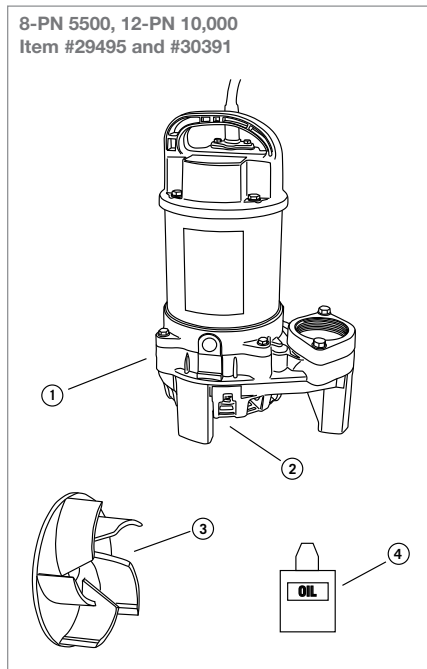

PUMPS

PN Solids-Handling

DIAGRAM #	ITEM #	PRODUCT NAME	WEIGHT
PN SOLIDS-HANDLING POND PUMPS - ITEM #29495, #30391			
①	29740	3-PN/4-PN/8-PN 5500 Tsurumi Replacement Casing	0.5
②	29744	3-PN/4-PN/8-PN 5500 Tsurumi Replacement Strainer	0.5
③	29749	8-PN 5500 Replacement Impeller	0.5
③	30422	12-PN 10,000 Replacement Impeller	0.5
④	30213	5-PL 5000/9-PL 7000/8-PN 5500/12-PN 10,000 Replacement Oil	0.5