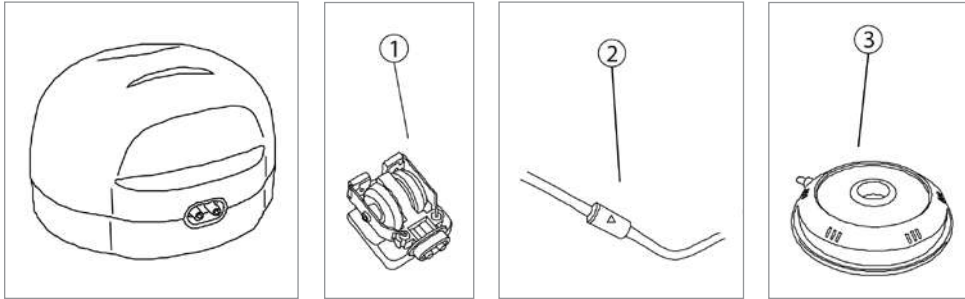

AERATION

2-Outlet / 4-Outlet Pond Aeration Kit

DIAGRAM #	ITEM #	PRODUCT NAME	WEIGHT
2-OUTLET POND AERATION KIT - ITEM #75000			
①	75003	2-Outlet Pond Aerator Replacement Cartridge and Renew Kit	0.2
②	75002	Pond Aerator Replacement Airline and Check Valve	0.6
③	75005	Pond Aerator Aeration Disc (qty 1)	0.3