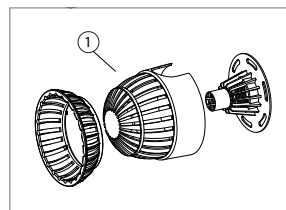

PUMPS

AquaSurge®

DIAGRAM #	ITEM #	PRODUCT NAME	WEIGHT
AQUASURGE® 2000 AND 3000 POND PUMPS - ITEM #91017, #91018 YEAR 2012-PRESENT			
①	91063	<i>AquaSurge® 2000/3000 (G2) Intake Screen Kit</i>	0.5
②	91065	<i>AquaSurge® (G2) Discharge Fitting Kit</i>	0.5
③	91066	<i>AquaSurge® 2000/3000 (G2) Water Chamber Cover and O-Ring Kit</i>	0.3
④	91068	<i>AquaSurge® 2000/3000 (G2) Pump Handle and Feet Kit</i>	0.5
⑤	91070	<i>AquaSurge® 2000 (G2) Replacement Impeller Kit</i>	0.75
⑤	91071	<i>AquaSurge® 3000 (G2) Replacement Impeller Kit</i>	0.8
AQUASURGE® 4000 AND 5000 POND PUMPS - ITEM #91019, #91020 YEAR 2012-PRESENT			
①	91064	<i>AquaSurge® 4000/5000 (G2) Intake Screen Kit</i>	0.4
②	91065	<i>AquaSurge® (G2) Discharge Fitting Kit</i>	0.5
③	91067	<i>AquaSurge® 4000/5000 (G2) Water Chamber Cover and O-Ring Kit</i>	0.3
④	91069	<i>AquaSurge® 4000/5000 (G2) Pump Handle and Feet Kit</i>	0.5
⑤	91072	<i>AquaSurge® 4000 (G2) Replacement Impeller Kit</i>	1.3
⑤	91073	<i>AquaSurge® 5000 (G2) Replacement Impeller Kit</i>	1.7