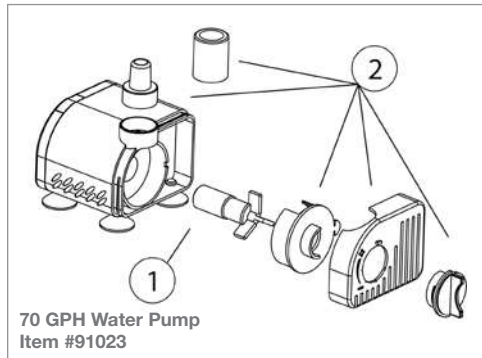

PUMPS

Statuary

DIAGRAM #	ITEM #	PRODUCT NAME	WEIGHT
70 GPH WATER PUMP - ITEM #91023 YEAR 2012-PRESENT			
①	91028	<i>70 GPH Replacement Impeller Kit</i>	0.1
②	91097	<i>70 GPH Replacement Filter Screen and Fitting Kit</i>	0.1