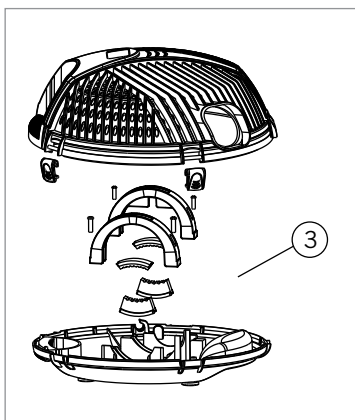

PUMPS

AquaForce® Adjustable Flow

DIAGRAM #	ITEM #	PRODUCT NAME	WEIGHT
AQUAFORCE® ADJUSTABLE FLOW SOLIDS-HANDLING POND PUMP - ITEM #91104 YEAR 2013-PRESENT			
①	91075	AquaForce® (G2) Replacement Pump Discharge Fitting Kit	0.5
②	91077	AquaForce® 5200 (G2) Replacement Water Chamber Cover	0.4
③	91096	AquaForce® 3600/5200 (G2) / Adjustable Flow 4000/8000 (G2) Replacement Pump Cage Kit	2.65
④	91079	AquaForce® (G2) Replacement Cage Clip Kit	0.1
⑤	91101	AquaForce® Adjustable Flow Replacement Impeller Kit	1.8
⑥	45038	Smart Control Receiver with conversion plug	1.25
⑦	45041	Universal Remote for Adjustable Flow Pond Pumps	0.5