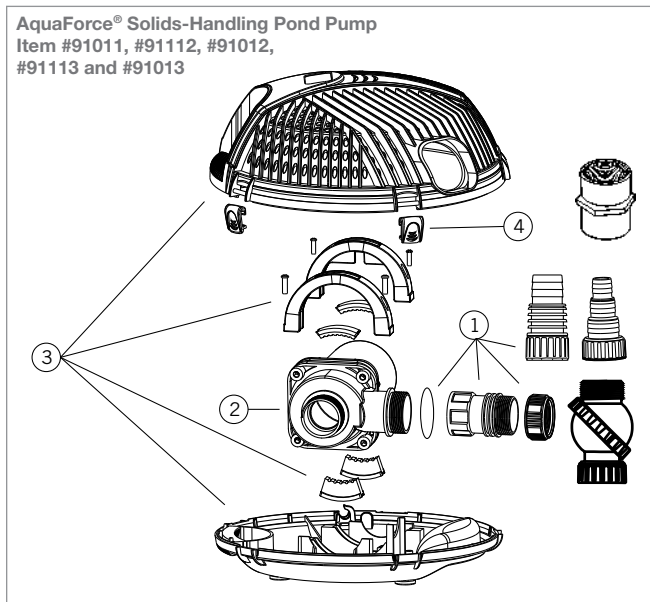

DIAGRAM #	ITEM #	PRODUCT NAME	WEIGHT
AQUAFORCE® SOLIDS-HANDLING POND PUMPS - ITEM #91011, #91112, #91012, #91113, #91013 YEAR 2012-PRESENT			
①	91075	AquaForce® (G2) Replacement Cage Discharge Fitting Kit	0.5
②	91076	AquaForce® 1000/2700 (G2) Replacement Water Chamber Cover	0.3
②	91077	AquaForce® 5200 (G2) Replacement Water Chamber Cover	0.4
③	91078	AquaForce® 1000/1800/2700 (G2) Replacement Pump Cage Kit	2.65
③	91096	AquaForce® 3600/5200 (G2) / Adjustable Flow 4000-8000 Replacement Pump Cage Kit	2.65
④	91079	AquaForce® (G2) Replacement Cage Clip Kit	0.1
⑤	91080	AquaForce® 1000 (G2) Replacement Impeller Kit	0.6
⑤	91115	AquaForce® 1800 (G2) Replacement Impeller Kit	0.8
⑤	91081	AquaForce® 2700 (G2) Replacement Impeller Kit	0.8
⑤	91116	AquaForce® 3600 (G2) Replacement Impeller Kit	0.8
⑤	91082	AquaForce® 5200 (G2) Replacement Impeller Kit	1.6