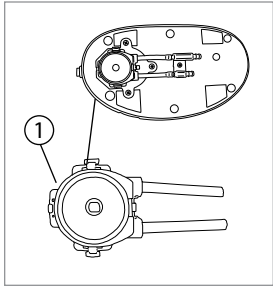

WATER TREATMENTS

Automatic Dosing Systems

DIAGRAM #	ITEM #	PRODUCT NAME	WEIGHT
AUTOMATIC DOSING SYSTEMS - ITEM #96030, #96031			
①	96040	<i>Automatic Dosing System Replacement Pump Cartridge</i>	0.1
②	96041	<i>Automatic Dosing System Replacement Discharge Tubing</i>	0.1
③	98375	<i>6-Watt Low Voltage Quick-Connect Transformer</i>	0.5
	96054	<i>Control Panel</i>	1.0