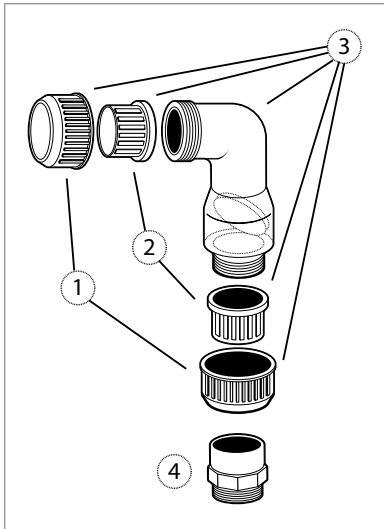

PIPE AND PLUMBING

Check Valves

DIAGRAM #	ITEM #	PRODUCT NAME	WEIGHT
3" CVA CHECK VALVE - ITEM #29098			
①	29524	3" Check Valve Threaded Collar	0.2
②	29514	3" Check Valve Slip Fitting	0.2
③	29512	3" Dual Union Check Valve	4.7
④	29159	3" MPT x Slip	0.6