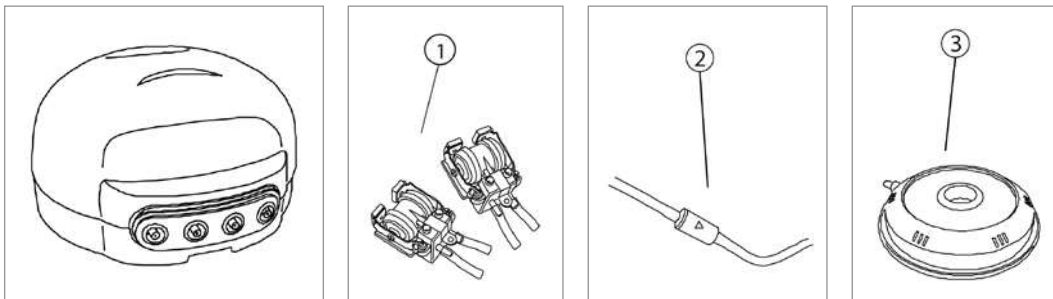

DIAGRAM #	ITEM #	PRODUCT NAME	WEIGHT
4-OUTLET POND AERATION KIT - ITEM #75001			
①	75004	4-Outlet Pond Aerator Replacement Cartridge and Renew Kit	0.4
②	75002	Pond Aerator Replacement Airline and Check Valve	0.6
③	75005	Pond Aerator Aeration Disc (qty 1)	0.3