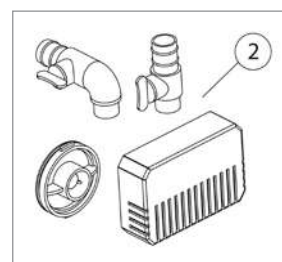

DIAGRAM #	ITEM #	PRODUCT NAME	WEIGHT
180 GPH WATER PUMP - ITEM #91025 YEAR 2012-PRESENT			
①	91030	180 GPH Replacement Impeller Kit	0.2
②	91099	180 GPH Replacement Filter Screen and Fitting Kit	0.1

DIAGRAM #	ITEM #	PRODUCT NAME	WEIGHT
320 GPH WATER PUMP - ITEM #91026 YEAR 2012-PRESENT			
①	91031	320 GPH Replacement Impeller Kit	0.2
②	91100	320 GPH Replacement Filter Screen and Fitting Kit	0.1