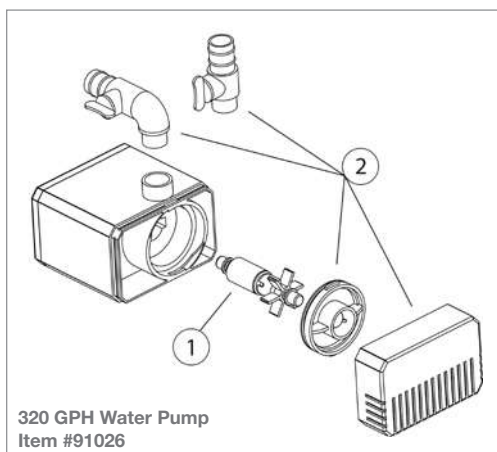

DIAGRAM #	ITEM #	PRODUCT NAME	WEIGHT
180 GPH WATER PUMP - ITEM #91025 YEAR 2012-PRESENT			
①	91030	180 GPH Replacement Impeller Kit	0.2
②	91099	180 GPH Replacement Filter Screen and Fitting Kit	0.1

DIAGRAM #	ITEM #	PRODUCT NAME	WEIGHT
320 GPH WATER PUMP - ITEM #91026 YEAR 2012-PRESENT			
①	91031	320 GPH Replacement Impeller Kit	0.2
②	91100	320 GPH Replacement Filter Screen and Fitting Kit	0.1