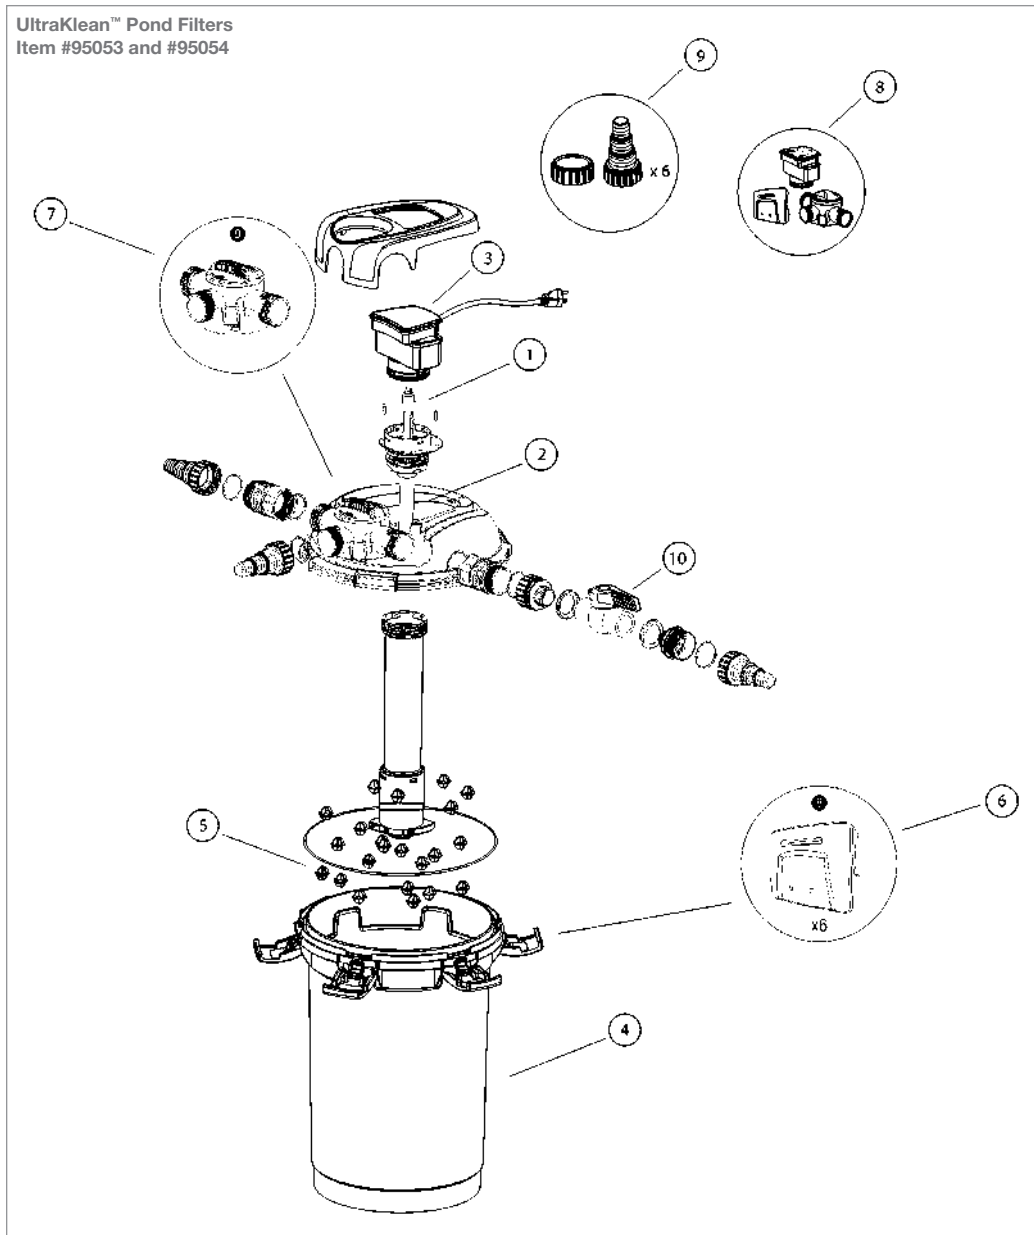

UltraKlean™ Pond Filters
Item #95053 and #95054