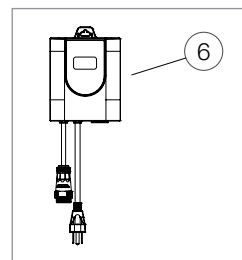

PUMPS

AquaForce® Adjustable Flow

DIAGRAM #	ITEM #	PRODUCT NAME	WEIGHT
AQUAFORCE® ADJUSTABLE FLOW SOLIDS-HANDLING POND PUMP - ITEM #91104 YEAR 2013-PRESENT			
①	91075	AquaForce® (G2) Replacement Pump Discharge Fitting Kit	0.5
②	91077	AquaForce® 5200 (G2) Replacement Water Chamber Cover	0.4
③	91096	AquaForce® 3600/5200 (G2) / Adjustable Flow 4000/8000 (G2) Replacement Pump Cage Kit	2.65
④	91079	AquaForce® (G2) Replacement Cage Clip Kit	0.1
⑤	91101	AquaForce® Adjustable Flow Replacement Impeller Kit	1.8
⑥	45038	Smart Control Receiver with conversion plug	1.25
⑦	45041	Universal Remote for Adjustable Flow Pond Pumps	0.5