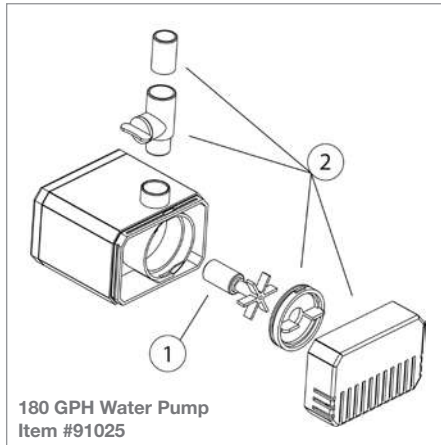

DIAGRAM #	ITEM #	PRODUCT NAME	WEIGHT
180 GPH WATER PUMP - ITEM #91025 YEAR 2012-PRESENT			
①	91030	180 GPH Replacement Impeller Kit	0.2
②	91099	180 GPH Replacement Filter Screen and Fitting Kit	0.1

DIAGRAM #	ITEM #	PRODUCT NAME	WEIGHT
320 GPH WATER PUMP - ITEM #91026 YEAR 2012-PRESENT			
①	91031	320 GPH Replacement Impeller Kit	0.2
②	91100	320 GPH Replacement Filter Screen and Fitting Kit	0.1