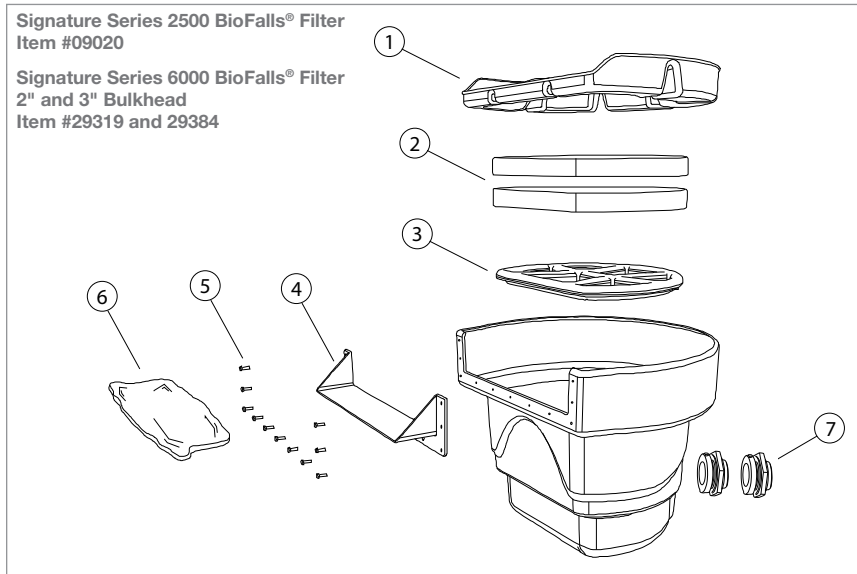

DIAGRAM #	ITEM #	PRODUCT NAME	WEIGHT
SIGNATURE SERIES 2500 AND 6000 BIOFALLS® FILTERS - ITEM #09020, #29319, #29384			
①	29283	Signature Series 2500 BioFalls® Filter Rock Tray	3.1
②	29010	Signature Series 2500 BioFalls® Filter Mat (qty 1)	0.9
③	29281	Signature Series 2500 BioFalls® Filter Support Rack	1.4
④	29220	Signature Series 2500 BioFalls® Filter Lip	1.05
⑤	30078	Brass Screw Set (8-pack) - 2 sets required for full screw replacement	0.1
⑥	29282	Signature Series 2500 BioFalls® Filter Waterfall Stone	1.9
⑦	29103	Black Poly Bulkhead Fitting 2"	0.45
⑦	29104	Black Poly Bulkhead Fitting 3" (Signature Series 6000 BioFalls® Filter Only)	1.0
①	29316	Signature Series 6000 BioFalls® Filter Rock Tray	10.0
②	29318	Signature Series 6000 BioFalls® Filter Mat	1.5
③	29317	Signature Series 6000 BioFalls® Filter Support Rack	3.0
④	29324	Signature Series 6000 BioFalls® Filter Lip	1.4