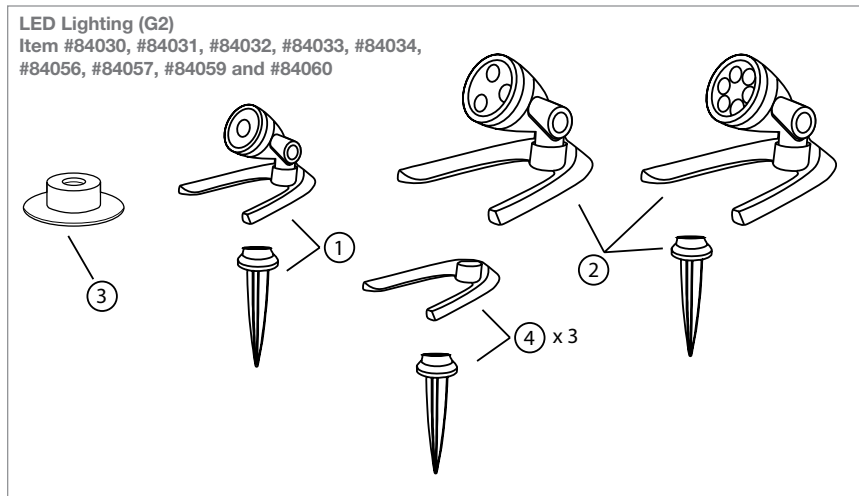

LIGHTING

LIGHTING

LED Lighting / Path and Area LED Landscape

DIAGRAM #	ITEM #	PRODUCT NAME	WEIGHT
LED LIGHTING (G2) - ITEM #84030, #84031, #84032, #84033, #84034, #84056, #84057, #84059, #84060			
①	84035	1-Watt Spotlight (G2) - Replacement Mounting Kit	0.25
②	84036	3-Watt/6-Watt Spotlight (G2) - Replacement Mounting Kit	0.5
③	84075	1-Watt Waterfall Light (G3) Round Base	0.25
④	84038	3-Light Spotlight Kit (G2) - Replacement Mounting Kit	0.3