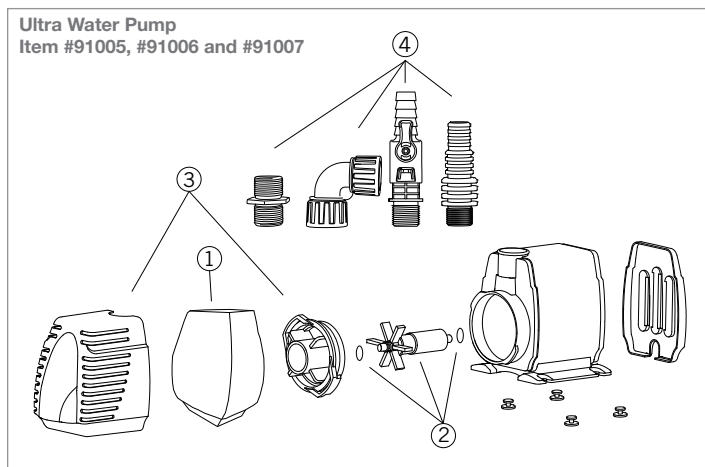

Ultra

DIAGRAM #	ITEM #	PRODUCT NAME	WEIGHT
ULTRA 400, 550 AND 800 WATER PUMPS - ITEM #91005, #91006, #91007 YEAR 2012-PRESENT			
①	91033	<i>Ultra 400 Water Pump (G3) Replacement Filter Sponge</i>	0.1
①	91034	<i>Ultra 550 Water Pump (G3) Replacement Filter Sponge</i>	0.1
①	91035	<i>Ultra 800 Water Pump (G3) Replacement Filter Sponge</i>	0.1
②	91039	<i>Ultra 400 Water Pump (G3) Replacement Impeller Kit</i>	0.1
②	91040	<i>Ultra 550 Water Pump (G3) Replacement Impeller Kit</i>	0.1
②	91041	<i>Ultra 800 Water Pump (G3) Replacement Impeller Kit</i>	0.1
③	91050	<i>Ultra 400 Water Pump (G3) Replacement Front Cover Kit</i>	0.1
③	91051	<i>Ultra 550/800 Water Pump (G3) Replacement Front Cover Kit</i>	0.1
④	91055	<i>Ultra 400/550/800 Water Pump (G3) Replacement Discharge Fittings Kit 1/2"</i>	0.2
	91045	<i>Small Ultra Pump Fountain Head Kit</i>	0.5