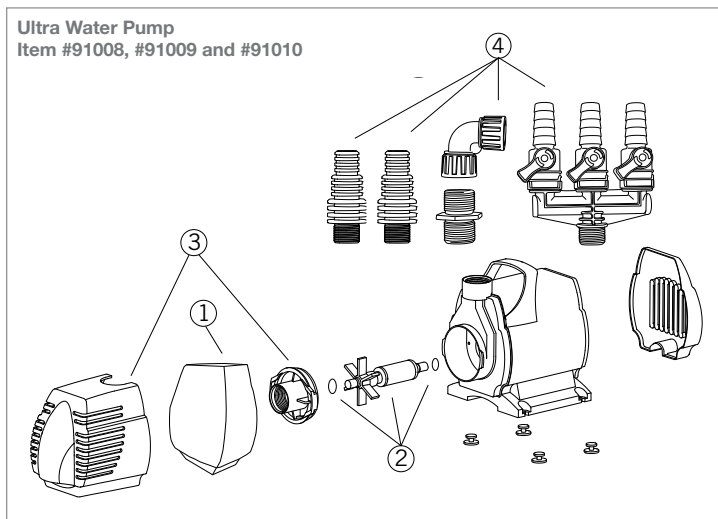

DIAGRAM #	ITEM #	PRODUCT NAME	WEIGHT
ULTRA 1100, 1500 AND 2000 WATER PUMPS - ITEM #91008, #91009, #91010 YEAR 2012-PRESENT			
①	91036	Ultra 1100 Water Pump Replacement Filter Sponge	0.1
①	91037	Ultra 1500 Water Pump Replacement Filter Sponge	0.1
①	91038	Ultra 2000 Water Pump Replacement Filter Sponge	0.1
②	91042	Ultra 1100 Water Pump Replacement Impeller Kit	0.3
②	91043	Ultra 1500 Water Pump Replacement Impeller Kit	0.3
②	91044	Ultra 2000 Water Pump Replacement Impeller Kit	0.3
③	91052	Ultra 1100 Water Pump Front Cover Kit	0.3
③	91053	Ultra 1500/2000 Water Pump Front Cover Kit	0.3
④	91057	Ultra 1100/1500/2000 Water Pump Replacement Discharge Fitting Kit 3/4"	0.2
	91046	Large Ultra Pump Fountain Head Kit	0.5