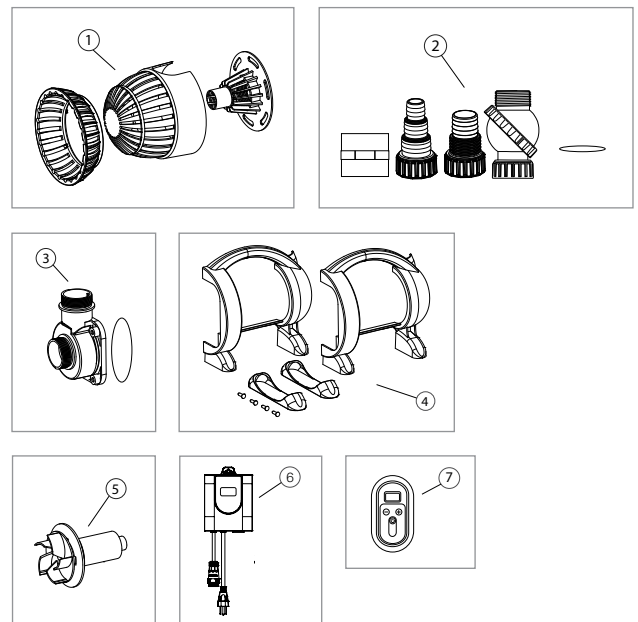

AquaSurge® Adjustable Flow

DIAGRAM #	ITEM #	PRODUCT NAME	WEIGHT
AQUASURGE® 2000-4000 ADJUSTABLE FLOW POND PUMP - ITEM #45009			
①	91064	AquaSurge® 4000/5000 (G2) Intake Screen Kit	0.4
②	91065	AquaSurge® (G2) Discharge Fitting Kit	0.5
③	91067	AquaSurge® 4000/5000 (G2) Water Chamber Cover and O-Ring Kit	0.3
④	91069	AquaSurge® 4000/5000 (G2) Pump Handle and Feet Kit	0.5
⑤	45016	AquaSurge® 2000-4000 Adjustable Flow Replacement Impeller Kit	1.3
⑥	45038	Smart Control Receiver with conversion plug	1.25
⑦	45041	Universal Remote for Adjustable Flow Pond Pumps	0.5

AQUASURGE® 4000-8000 ADJUSTABLE FLOW POND PUMP - ITEM #45010			
①	45011	AquaSurge® 4000-8000 Adjustable Flow Intake Screen Kit	0.4
②	91065	AquaSurge® (G2) Discharge Fitting Kit	0.5
③	45014	AquaSurge® 4000-8000 Adjustable Flow Water Chamber Cover and O-Ring Kit	0.3
④	45012	AquaSurge® 4000-8000 Adjustable Flow Pump Handle and Feet Kit	0.5
⑤	45017	AquaSurge® 4000-8000 Adjustable Flow Replacement Impeller Kit	1.8
⑥	45038	Smart Control Receiver with conversion plug	1.25
⑦	45041	Universal Remote for Adjustable Flow Pond Pumps	0.5