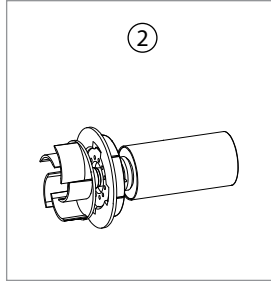

PUMPS

SLD Adjustable Flow

DIAGRAM #	ITEM #	PRODUCT NAME	WEIGHT
SLD ADJUSTABLE FLOW POND PUMPS - ITEM #45036, #45037			
①	45042	<i>Water Chamber for SLD Pumps</i>	0.82
②	45047	<i>Replacement Impeller w/Gasket for SLD 2000-5000</i>	2.2
②	45044	<i>Replacement Impeller w/Gasket for SLD 4000-7000</i>	2.2
②	45045	<i>Replacement Impeller w/Gasket for SLD 5000-9000</i>	2.2
③	45038	<i>Smart Control Receiver</i>	1.25
④	45039	<i>Smart Control Receiver Large for SLD 5000-9000</i>	1.25
⑤	45041	<i>Universal Remote for Adjustable Flow Pond Pumps</i>	0.5