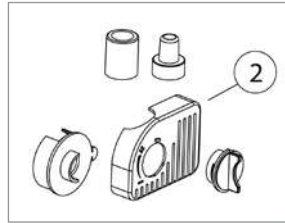

PUMPS

Statuary

DIAGRAM #	ITEM #	PRODUCT NAME	WEIGHT
70 GPH WATER PUMP - ITEM #91023 YEAR 2012-PRESENT			
①	91028	<i>70 GPH Replacement Impeller Kit</i>	0.1
②	91097	<i>70 GPH Replacement Filter Screen and Fitting Kit</i>	0.1