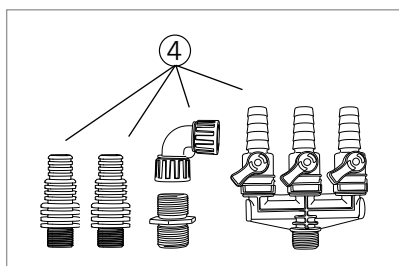

DIAGRAM #	ITEM #	PRODUCT NAME	WEIGHT
ULTRA 1100, 1500 AND 2000 WATER PUMPS - ITEM #91008, #91009, #91010 YEAR 2012-PRESENT			
①	91036	Ultra 1100 Water Pump Replacement Filter Sponge	0.1
①	91037	Ultra 1500 Water Pump Replacement Filter Sponge	0.1
①	91038	Ultra 2000 Water Pump Replacement Filter Sponge	0.1
②	91042	Ultra 1100 Water Pump Replacement Impeller Kit	0.3
②	91043	Ultra 1500 Water Pump Replacement Impeller Kit	0.3
②	91044	Ultra 2000 Water Pump Replacement Impeller Kit	0.3
③	91052	Ultra 1100 Water Pump Front Cover Kit	0.3
③	91053	Ultra 1500/2000 Water Pump Front Cover Kit	0.3
④	91057	Ultra 1100/1500/2000 Water Pump Replacement Discharge Fitting Kit 3/4"	0.2
	91046	Large Ultra Pump Fountain Head Kit	0.5