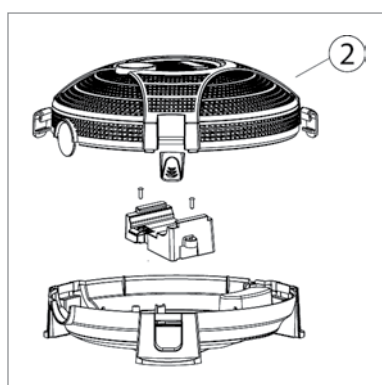

DIAGRAM #	ITEM #	PRODUCT NAME	WEIGHT
AQUAJET® 1300 POND PUMP (G2) - ITEM #91015 YEAR 2012-PRESENT			
①	91085	<i>AquaJet® 1300 (G2) Replacement Fountain Kit</i>	0.65
②	91094	<i>AquaJet® 1300 (G2) Pump Housing Cover Kit</i>	1.5
③	91089	<i>AquaJet® 1300 (G2) Water Chamber Cover Kit</i>	0.1
④	91092	<i>AquaJet® 1300 (G2) Pump Mount Kit</i>	0.1
⑤	91048	<i>AquaJet® 1300 (G2) Replacement Impeller Kit</i>	0.25