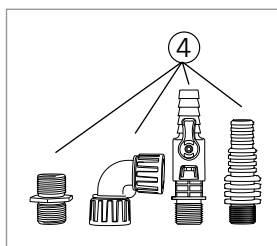

Ultra

DIAGRAM #	ITEM #	PRODUCT NAME	WEIGHT
ULTRA 400, 550 AND 800 WATER PUMPS - ITEM #91005, #91006, #91007 YEAR 2012-PRESENT			
①	91033	<i>Ultra 400 Water Pump (G3) Replacement Filter Sponge</i>	0.1
①	91034	<i>Ultra 550 Water Pump (G3) Replacement Filter Sponge</i>	0.1
①	91035	<i>Ultra 800 Water Pump (G3) Replacement Filter Sponge</i>	0.1
②	91039	<i>Ultra 400 Water Pump (G3) Replacement Impeller Kit</i>	0.1
②	91040	<i>Ultra 550 Water Pump (G3) Replacement Impeller Kit</i>	0.1
②	91041	<i>Ultra 800 Water Pump (G3) Replacement Impeller Kit</i>	0.1
③	91050	<i>Ultra 400 Water Pump (G3) Replacement Front Cover Kit</i>	0.1
③	91051	<i>Ultra 550/800 Water Pump (G3) Replacement Front Cover Kit</i>	0.1
④	91055	<i>Ultra 400/550/800 Water Pump (G3) Replacement Discharge Fittings Kit 1/2"</i>	0.2
	91045	<i>Small Ultra Pump Fountain Head Kit</i>	0.5