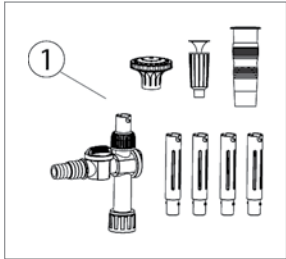

PUMPS

AquaJet®

DIAGRAM #	ITEM #	PRODUCT NAME	WEIGHT
AQUAJET® 2000 POND PUMP (G2) - ITEM #91016 YEAR 2012-PRESENT			
①	91086	<i>AquaJet® 2000 (G2) Replacement Fountain Kit</i>	0.7
②	91095	<i>AquaJet® 2000 (G2) Pump Housing Cover Kit</i>	1.4
③	91090	<i>AquaJet® 2000 (G2) Water Chamber Cover Kit</i>	0.1
④	91093	<i>AquaJet® 2000 (G2) Pump Mount Kit</i>	0.1
⑤	91049	<i>AquaJet® 2000 (G2) Replacement Impeller Kit</i>	0.3