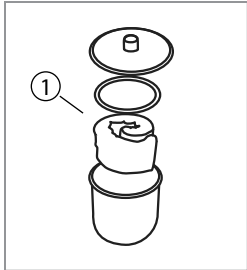

DIAGRAM #	ITEM #	PRODUCT NAME	WEIGHT
FIRE AND WATER 3-PIECE BASALT TORCH SYSTEM - ITEM #58103			
	58097	<i>Replacement Height Adjustment Screw</i>	0.25
	58100	<i>Replacement Basalt Column Torch Shroud</i>	0.5
	58108	<i>Replacement Basalt Torch Rubber Gas Hose - 6'</i>	0.75
	58107	<i>Replacement Basalt Torch Water Tubing - 1/2" x 6'</i>	0.75