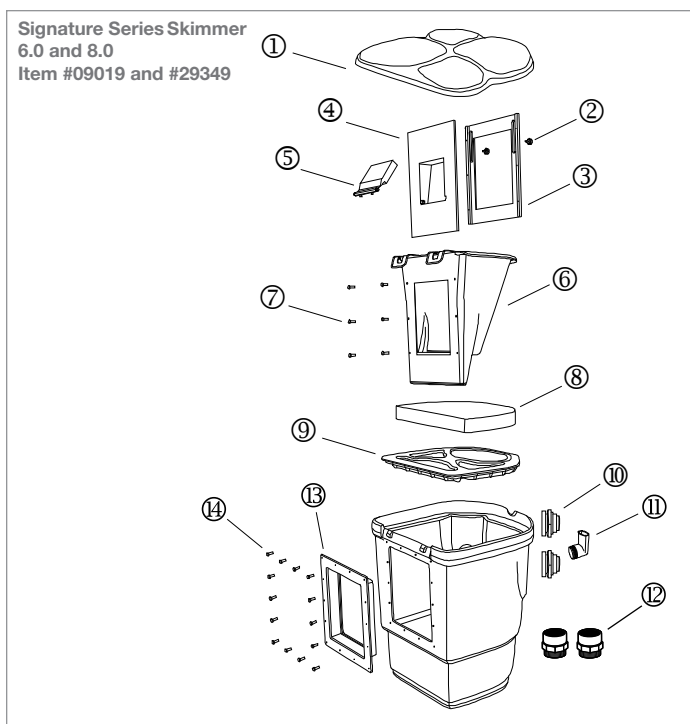

DIAGRAM #	ITEM #	PRODUCT NAME	WEIGHT
SIGNATURE SERIES 6.0 AND 8.0 POND SKIMMERS - ITEM #09019, #29349			
①	29005	<i>Signature Series 6.0 and 8.0 Pond Skimmer Rock Lid</i>	5.5
②	29008	<i>Signature Series 6.0 and 8.0 Pond Skimmer Thumb Screw Set</i>	0.02
③	29214	<i>Signature Series 6.0 and 8.0 Pond Skimmer Slide Plate</i>	0.4
④	29529	<i>Signature Series 6.0 Pond Skimmer Weir Plate</i>	0.7
④	29213	<i>Signature Series 8.0 Pond Skimmer Weir Plate</i>	0.7
⑤	29530	<i>Signature Series 6.0 Pond Skimmer Weir</i>	0.3
⑤	29258	<i>Signature Series 8.0/Classic Large Pond Skimmer Weir</i>	0.3
⑥	29003	<i>Signature Series 6.0 and 8.0 Pond Skimmer Rigid Debris Basket</i>	1.8
⑦	29217	<i>Signature Series Skimmer Screw Set 10-32 x 1/2" (7-pack)</i>	0.1
⑧	29004	<i>Signature Series 6.0 and 8.0 Pond Skimmer Filter Mat</i>	0.4
⑨	29655	<i>Signature Series 1000/6.0/8.0 Pond Skimmer Filter Rack</i>	1.4
⑩	29103	<i>Black Poly Bulkhead Fitting 2"</i>	0.45
⑪	29149	<i>Signature Series Pond Skimmer Overflow Elbow</i>	0.1
⑫	29158	<i>2" MPT x 2" Slip</i>	0.25
⑬	29215	<i>Signature Series 6.0 and 8.0 Pond Skimmer Liner Plate</i>	1.7
⑭	30078	<i>Brass Screw Set (8-pack) - 2 sets required for full screw replacement</i>	0.1