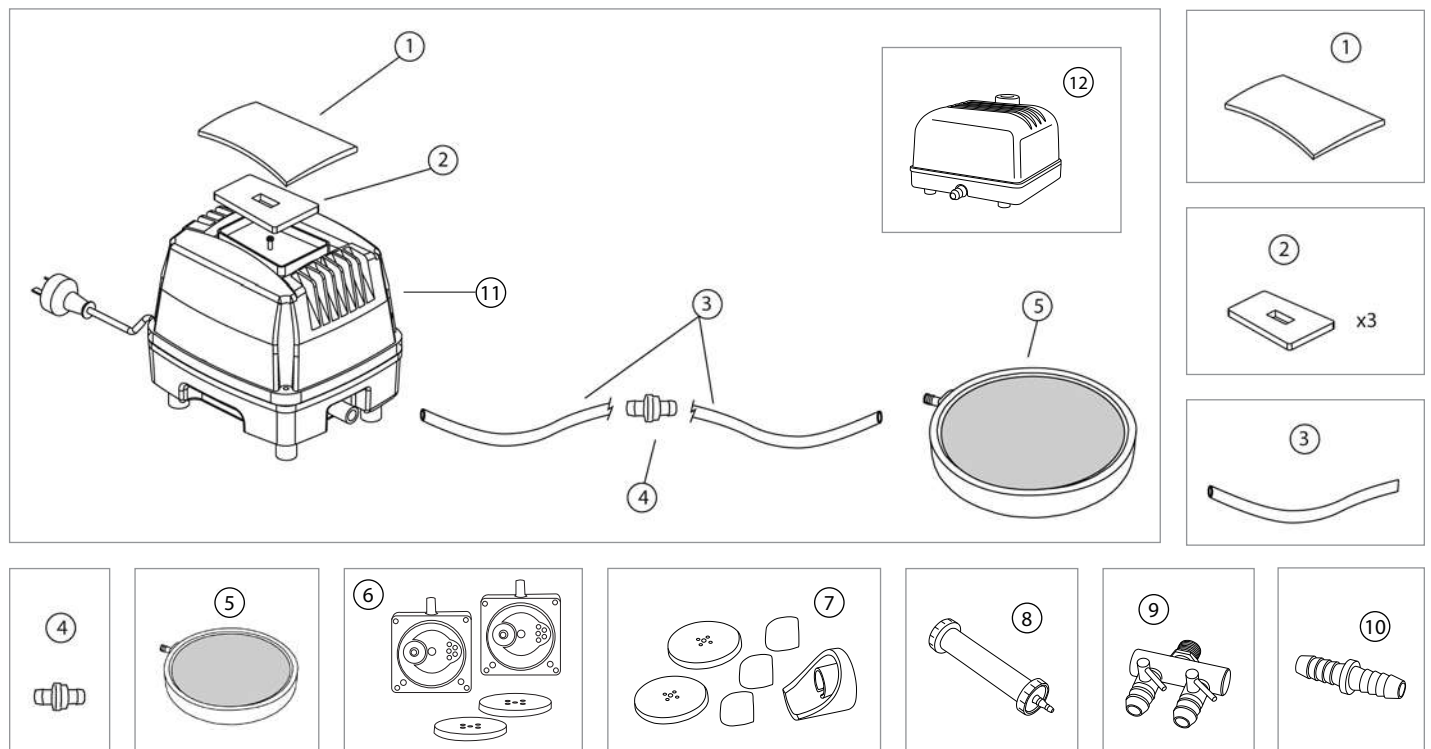

AERATION

PRO Air Pond Aeration Kits

DIAGRAM #	ITEM #	PRODUCT NAME	WEIGHT
PRO AIR POND AERATION KITS - ITEM #61008, #61009, #61000			
①	61004	<i>Pond Aerator PRO - Removeable Lid</i>	0.1
②	61005	<i>Pond Aerator PRO - Air Inlet Sponge Filter (qty 3)</i>	0.1
③	61002	<i>Pond Aerator PRO - Airline 30'</i>	2.2
④	61003	<i>Pond Aerator PRO - Check Valve</i>	0.1
⑤	61001	<i>Pond Aerator PRO - 8" Aeration Disc</i>	2.5
⑥	61007	<i>Pond Aerator PRO - Replacement Diaphragm</i>	0.5
⑦	61015	<i>Pro Air 20 Compressor Renew Kit</i>	0.25
⑧	61010	<i>10" Rubber Membrane Aeration Diffuser</i>	1.25
	61011	<i>Weighted Aeration Tubing - 3/8" x 25'</i>	3.5
	61014	<i>Weighted Aeration Tubing - 3/8" x 100'</i>	23.00
⑨	61012	<i>2-way Aeration Compressor Manifold</i>	0.25
⑩	99159	<i>Barbed Coupling 3/8"</i>	0.1
⑪	61016	<i>Pro Air 60 Aeration Compressor</i>	13.25
⑫	61017	<i>Pro Air 20 Aeration Compressor</i>	5.5