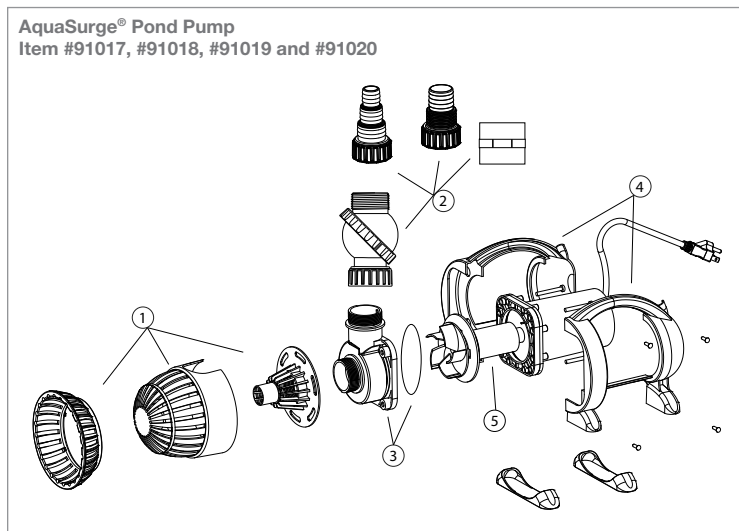

PUMPS

AquaSurge®

DIAGRAM #	ITEM #	PRODUCT NAME	WEIGHT
AQUASURGE® 2000 AND 3000 POND PUMPS - ITEM #91017, #91018 YEAR 2012-PRESENT			
①	91063	<i>AquaSurge® 2000/3000 (G2) Intake Screen Kit</i>	0.5
②	91065	<i>AquaSurge® (G2) Discharge Fitting Kit</i>	0.5
③	91066	<i>AquaSurge® 2000/3000 (G2) Water Chamber Cover and O-Ring Kit</i>	0.3
④	91068	<i>AquaSurge® 2000/3000 (G2) Pump Handle and Feet Kit</i>	0.5
⑤	91070	<i>AquaSurge® 2000 (G2) Replacement Impeller Kit</i>	0.75
⑤	91071	<i>AquaSurge® 3000 (G2) Replacement Impeller Kit</i>	0.8
AQUASURGE® 4000 AND 5000 POND PUMPS - ITEM #91019, #91020 YEAR 2012-PRESENT			
①	91064	<i>AquaSurge® 4000/5000 (G2) Intake Screen Kit</i>	0.4
②	91065	<i>AquaSurge® (G2) Discharge Fitting Kit</i>	0.5
③	91067	<i>AquaSurge® 4000/5000 (G2) Water Chamber Cover and O-Ring Kit</i>	0.3
④	91069	<i>AquaSurge® 4000/5000 (G2) Pump Handle and Feet Kit</i>	0.5
⑤	91072	<i>AquaSurge® 4000 (G2) Replacement Impeller Kit</i>	1.3
⑤	91073	<i>AquaSurge® 5000 (G2) Replacement Impeller Kit</i>	1.7