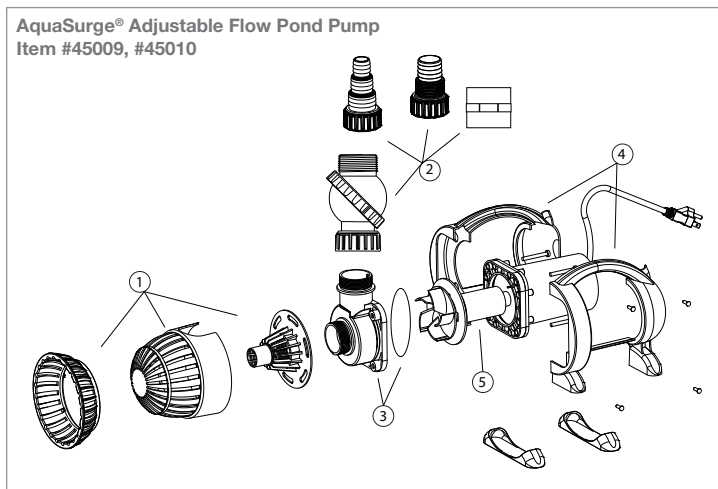

AquaSurge® Adjustable Flow

DIAGRAM #	ITEM #	PRODUCT NAME	WEIGHT
AQUASURGE® 2000-4000 ADJUSTABLE FLOW POND PUMP - ITEM #45009			
①	91064	AquaSurge® 4000/5000 (G2) Intake Screen Kit	0.4
②	91065	AquaSurge® (G2) Discharge Fitting Kit	0.5
③	91067	AquaSurge® 4000/5000 (G2) Water Chamber Cover and O-Ring Kit	0.3
④	91069	AquaSurge® 4000/5000 (G2) Pump Handle and Feet Kit	0.5
⑤	45016	AquaSurge® 2000-4000 Adjustable Flow Replacement Impeller Kit	1.3
⑥	45038	Smart Control Receiver with conversion plug	1.25
⑦	45041	Universal Remote for Adjustable Flow Pond Pumps	0.5

AQUASURGE® 4000-8000 ADJUSTABLE FLOW POND PUMP - ITEM #45010			
①	45011	AquaSurge® 4000-8000 Adjustable Flow Intake Screen Kit	0.4
②	91065	AquaSurge® (G2) Discharge Fitting Kit	0.5
③	45014	AquaSurge® 4000-8000 Adjustable Flow Water Chamber Cover and O-Ring Kit	0.3
④	45012	AquaSurge® 4000-8000 Adjustable Flow Pump Handle and Feet Kit	0.5
⑤	45017	AquaSurge® 4000-8000 Adjustable Flow Replacement Impeller Kit	1.8
⑥	45038	Smart Control Receiver with conversion plug	1.25
⑦	45041	Universal Remote for Adjustable Flow Pond Pumps	0.5