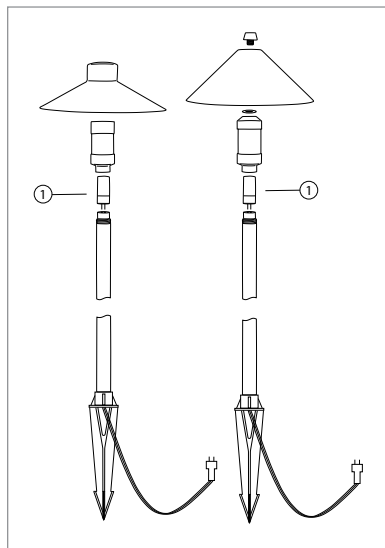

DIAGRAM #	ITEM #	PRODUCT NAME	WEIGHT
HAT TOP PATH AND AREA LANDSCAPE LIGHT - ITEM #84063 DOME TOP PATH AND AREA LANDSCAPE LIGHT - ITEM #84064**			
①	84067	3-Watt Path and Area Landscape Replacement Bulb	0.1