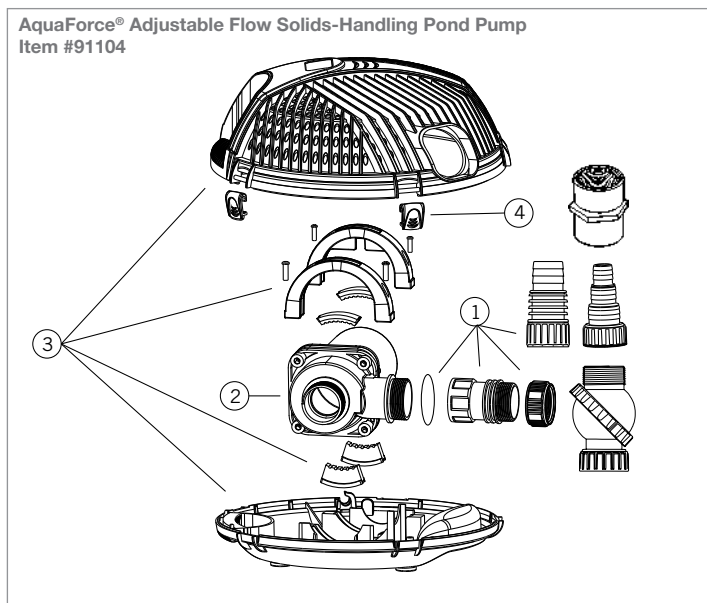

PUMPS

AquaForce® Adjustable Flow

DIAGRAM #	ITEM #	PRODUCT NAME	WEIGHT
AQUAFORCE® ADJUSTABLE FLOW SOLIDS-HANDLING POND PUMP - ITEM #91104 YEAR 2013-PRESENT			
①	91075	AquaForce® (G2) Replacement Pump Discharge Fitting Kit	0.5
②	91077	AquaForce® 5200 (G2) Replacement Water Chamber Cover	0.4
③	91096	AquaForce® 3600/5200 (G2) / Adjustable Flow 4000/8000 (G2) Replacement Pump Cage Kit	2.65
④	91079	AquaForce® (G2) Replacement Cage Clip Kit	0.1
⑤	91101	AquaForce® Adjustable Flow Replacement Impeller Kit	1.8
⑥	45038	Smart Control Receiver with conversion plug	1.25
⑦	45041	Universal Remote for Adjustable Flow Pond Pumps	0.5