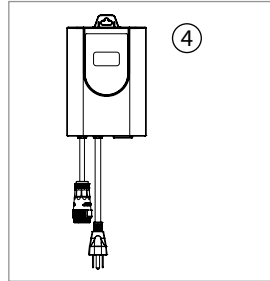

PUMPS

SLD Adjustable Flow

DIAGRAM #	ITEM #	PRODUCT NAME	WEIGHT
SLD ADJUSTABLE FLOW POND PUMPS - ITEM #45036, #45037			
①	45042	<i>Water Chamber for SLD Pumps</i>	0.82
②	45047	<i>Replacement Impeller w/Gasket for SLD 2000-5000</i>	2.2
②	45044	<i>Replacement Impeller w/Gasket for SLD 4000-7000</i>	2.2
②	45045	<i>Replacement Impeller w/Gasket for SLD 5000-9000</i>	2.2
③	45038	<i>Smart Control Receiver</i>	1.25
④	45039	<i>Smart Control Receiver Large for SLD 5000-9000</i>	1.25
⑤	45041	<i>Universal Remote for Adjustable Flow Pond Pumps</i>	0.5