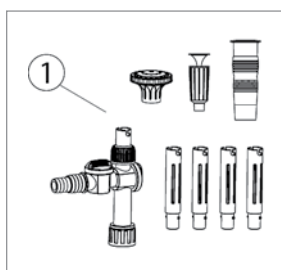

DIAGRAM #	ITEM #	PRODUCT NAME	WEIGHT
AQUAJET® 1300 POND PUMP (G2) - ITEM #91015 YEAR 2012-PRESENT			
①	91085	<i>AquaJet® 1300 (G2) Replacement Fountain Kit</i>	0.65
②	91094	<i>AquaJet® 1300 (G2) Pump Housing Cover Kit</i>	1.5
③	91089	<i>AquaJet® 1300 (G2) Water Chamber Cover Kit</i>	0.1
④	91092	<i>AquaJet® 1300 (G2) Pump Mount Kit</i>	0.1
⑤	91048	<i>AquaJet® 1300 (G2) Replacement Impeller Kit</i>	0.25