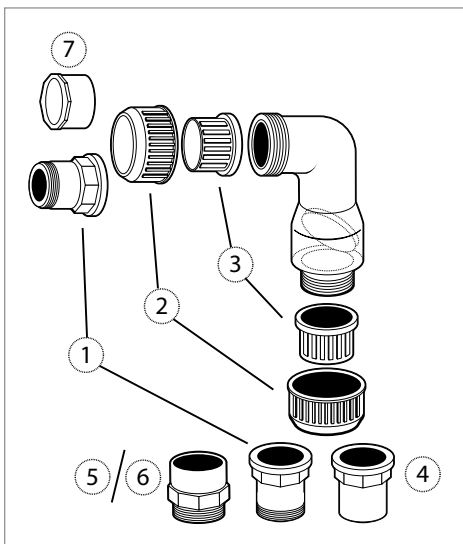

DIAGRAM #	ITEM #	PRODUCT NAME	WEIGHT
2" CHECK VALVE - ITEM #29108, #29501, #29099, #29503, #29502**			
①	29511	Signature Skimmer Check Valve Adapter	0.1
②	29515	2" Check Valve Threaded Collar	0.1
③	29513	2" Check Valve Slip Fitting	0.1
④	29475	AquaSurge® Check Valve Adapter	0.2
⑤	29158	2" MPT x Slip	0.2
⑥	99144	1.5" MPT x 2" Slip	0.2
⑦	29262	2" Insert x 1.5" Slip - (when using 1.5" Flex PVC)	0.1

**NOT COMPATIBLE WITH #48026