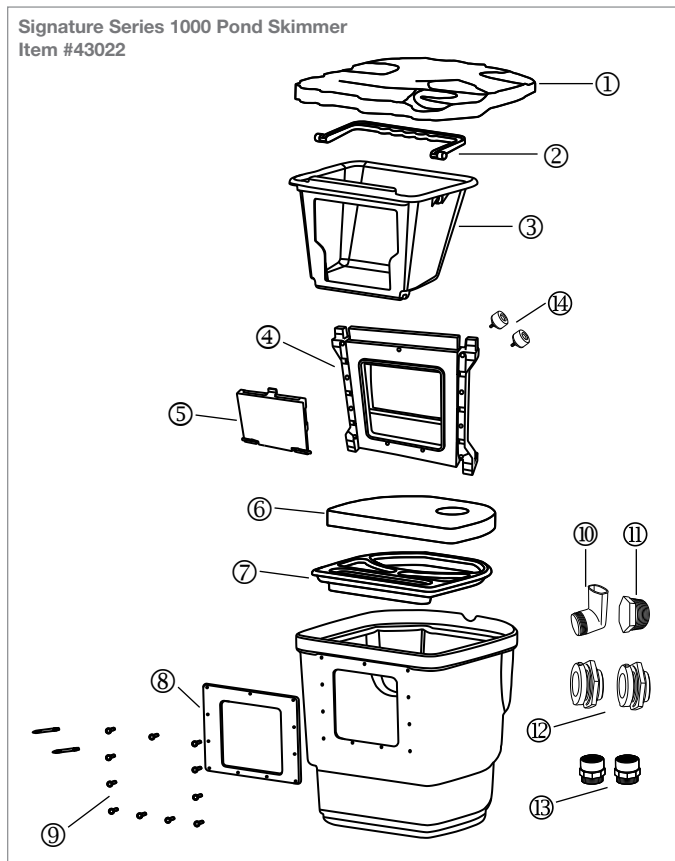

FILTRATION

Skimmers

DIAGRAM #	ITEM #	PRODUCT NAME	WEIGHT
SIGNATURE SERIES 1000 POND SKIMMER - ITEM #43022			
①	43023	Signature Series 400/1000 Pond Skimmer Faux Rock Lid	4.6
②	43016	Signature Series 1000 Pond Skimmer Debris Basket Handle	0.25
③	43009	Signature Series 1000 Pond Skimmer Debris Basket (no handle)	3.25
④	43010	Signature Series 1000 Pond Skimmer Interior Weir Plate Assembly	3.0
⑤	43013	Signature Series 1000/6.0/8.0 Pond Skimmer Weir Door	0.75
⑥	56000	Signature Series 1000/6.0/8.0 Pond Skimmer Filter Mat	0.75
⑦	29655	Signature Series 1000 Pond Skimmer Filter Support Rack	1.1
⑧	43014	Signature Series 1000 Pond Skimmer Exterior Liner Plate	0.75
⑨	43027	Signature Series 1000 Pond Skimmer Hardware Bag	0.25
⑩	29149	Signature Series Pond Skimmer Overflow Elbow	0.25
⑪	29394	Hex-Head 2" Plug	0.1
⑫	29103	Black Poly Bulkhead Fitting 2"	0.45
⑬	29158	2" MPT x 2" Slip	0.25
⑭	43015	Signature Series 1000 Pond Skimmer Water Level Adjustment Thumb Screws (qty 2)	0.1