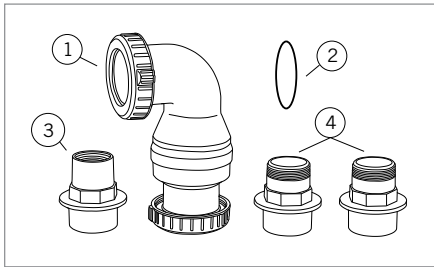

PIPE AND PLUMBING

DIAGRAM #	ITEM #	PRODUCT NAME	WEIGHT
2" CHECK VALVE - ITEM #48026			
①	48021	2" Check Valve Threaded Collar (set of 2)	0.5
②	48022	2" Check Valve O-Rings (set of 4)	0.5
④	48023	2" Check Valve 2" MPT x 2" Slip Fitting	0.5
③	48024	2" Check Valve 1.5" FPT x 2" Slip Fitting	0.5