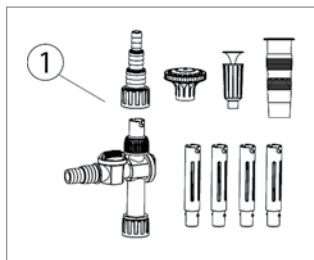

DIAGRAM #	ITEM #	PRODUCT NAME	WEIGHT
AQUAJET® 600 POND PUMP (G2) - ITEM #91014 YEAR 2012-PRESENT			
①	91084	<i>AquaJet® 600 (G2) Replacement Fountain Kit</i>	0.5
②	91087	<i>AquaJet® 600 (G2) Pump Housing Cover Kit</i>	1.5
③	91088	<i>AquaJet® 600 (G2) Water Chamber Cover Kit</i>	0.1
④	91091	<i>AquaJet® 600 (G2) Pump Mount Kit</i>	0.1
⑤	91047	<i>AquaJet® 600 (G2) Replacement Impeller Kit</i>	0.1