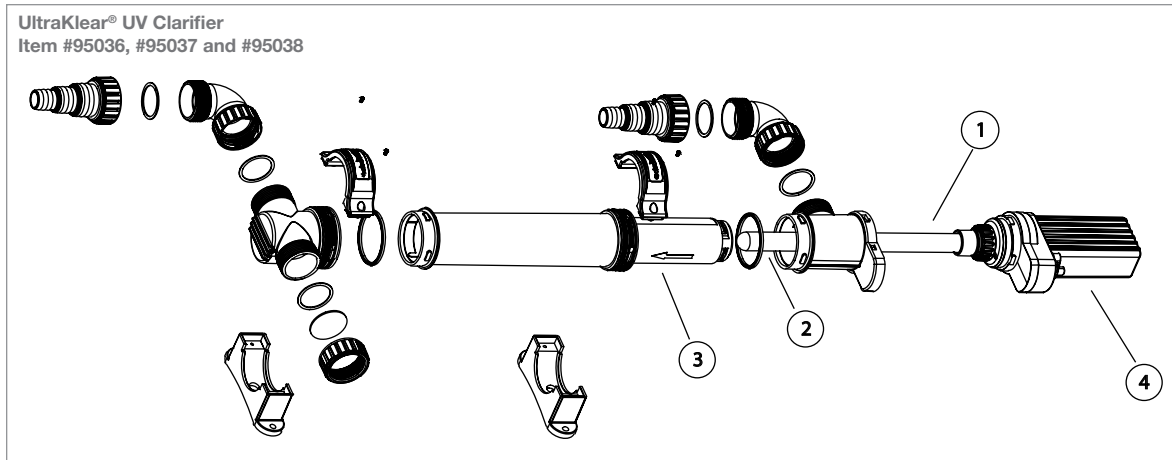

DIAGRAM #	ITEM #	PRODUCT NAME	WEIGHT
ULTRAKLEAR® UV CLARIFIERS - ITEM #95036, #95037, #95038			
①	95039	<i>UltraKlear® 1000 14-Watt High-Output Replacement UV Bulb</i>	0.25
②	95045	<i>UltraKlear® 1000 14-Watt UV Quartz Sleeve</i>	0.25
③	95042	<i>UltraKlear® 1000 14-Watt UV Corkscrew Sleeve</i>	0.25
④	95048	<i>UltraKlear® 1000 14-Watt Ballast Kit</i>	2.5
①	95040	<i>UltraKlear® 2500 28-Watt High-Output Replacement UV Bulb</i>	0.5
②	95046	<i>UltraKlear® 2500 28-Watt UV Quartz Sleeve</i>	0.5
③	95043	<i>UltraKlear® 2500 28-Watt UV Corkscrew Sleeve</i>	0.5
④	95049	<i>UltraKlear® 2500 28-Watt Ballast Kit</i>	2.5
①	95041	<i>UltraKlear® 5000 55-Watt High Output Replacement UV Bulb</i>	0.75
②	95047	<i>UltraKlear® 5000 55-Watt UV Quartz Sleeve</i>	0.75
③	95044	<i>UltraKlear® 5000 55-Watt UV Corkscrew Sleeve</i>	0.75
④	95050	<i>UltraKlear® 5000 55-Watt Ballast Kit</i>	2.5
	95052	<i>UltraKlear® UV Clarifier Fittings Kit (fits 14W, 28W, 55W)</i>	2.5
	95051	<i>UltraKlear® UV Clarifier Gasket Kit (fits 14W, 28W, 55W)</i>	0.5