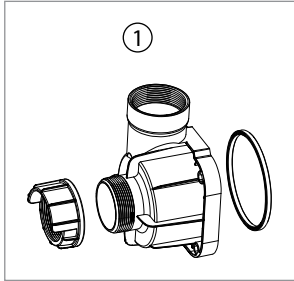

PUMPS

SLD Adjustable Flow

DIAGRAM #	ITEM #	PRODUCT NAME	WEIGHT
SLD ADJUSTABLE FLOW POND PUMPS - ITEM #45036, #45037			
①	45042	<i>Water Chamber for SLD Pumps</i>	0.82
②	45047	<i>Replacement Impeller w/Gasket for SLD 2000-5000</i>	2.2
②	45044	<i>Replacement Impeller w/Gasket for SLD 4000-7000</i>	2.2
②	45045	<i>Replacement Impeller w/Gasket for SLD 5000-9000</i>	2.2
③	45038	<i>Smart Control Receiver</i>	1.25
④	45039	<i>Smart Control Receiver Large for SLD 5000-9000</i>	1.25
⑤	45041	<i>Universal Remote for Adjustable Flow Pond Pumps</i>	0.5