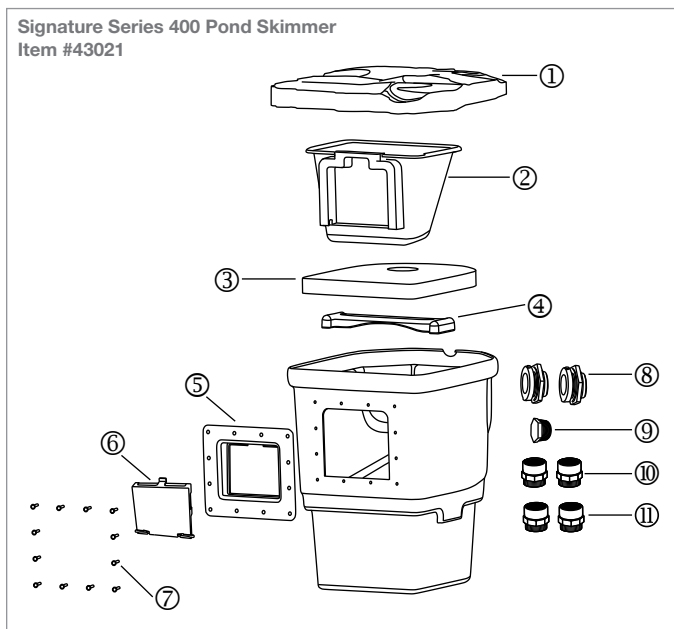

DIAGRAM #	ITEM #	PRODUCT NAME	WEIGHT
SIGNATURE SERIES 400 POND SKIMMER - ITEM #43021			
①	43023	Signature Series Skimmer 400/1000 Faux Rock Lid	4.6
②	43007	Signature Series 400 Pond Skimmer Debris Basket	1.1
③	43011	Signature Series 400 Pond Skimmer Filter Mat	0.2
④	43008	Signature Series 400 Pond Skimmer Filter Mat Support Rack	0.5
⑤	43006	Signature Series 400 Pond Skimmer Exterior Face Plate	0.5
⑥	43005	Signature Series™400 Pond Skimmer Weir Door	0.25
⑦	30078	Brass Screws (8-pack) - 2 sets required for full screw replacement	0.1
⑧	29103	Black Poly Bulkhead Fitting 2"	0.45
⑨	29394	Hex-Head Plug 2"	0.1
⑩	29158	2" MPT x 2" Slip	0.25
⑪	29157	2" MPT x 1.5" Slip	0.2