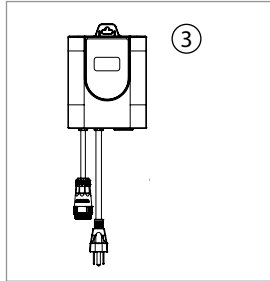

PUMPS

SLD Adjustable Flow

DIAGRAM #	ITEM #	PRODUCT NAME	WEIGHT
SLD ADJUSTABLE FLOW POND PUMPS - ITEM #45036, #45037			
①	45042	<i>Water Chamber for SLD Pumps</i>	0.82
②	45047	<i>Replacement Impeller w/Gasket for SLD 2000-5000</i>	2.2
②	45044	<i>Replacement Impeller w/Gasket for SLD 4000-7000</i>	2.2
②	45045	<i>Replacement Impeller w/Gasket for SLD 5000-9000</i>	2.2
③	45038	<i>Smart Control Receiver</i>	1.25
④	45039	<i>Smart Control Receiver Large for SLD 5000-9000</i>	1.25
⑤	45041	<i>Universal Remote for Adjustable Flow Pond Pumps</i>	0.5