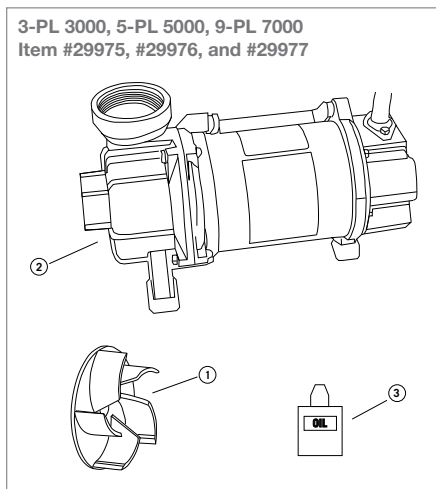

DIAGRAM #	ITEM #	PRODUCT NAME	WEIGHT
PL SOLIDS-HANDLING POND PUMPS - ITEM #29975, #29976, #29977			
①	30320	<i>3-PL 3000 Replacement Impeller</i>	0.5
①	30321	<i>5-PL 5000 Replacement Impeller</i>	0.5
①	30322	<i>9-PL 7000 Replacement Impeller</i>	0.5
②	30323	<i>3-PL 3000 Replacement Casing</i>	2.0
②	30324	<i>5-PL 5000/9-PL 7000 Replacement Casing</i>	2.0
③	30212	<i>3-PL 3000/2-PU Replacement Oil</i>	0.5
③	30213	<i>5-PL 5000/9-PL 7000/8-PN 5500/12-PN 10,000 Replacement Oil</i>	0.5